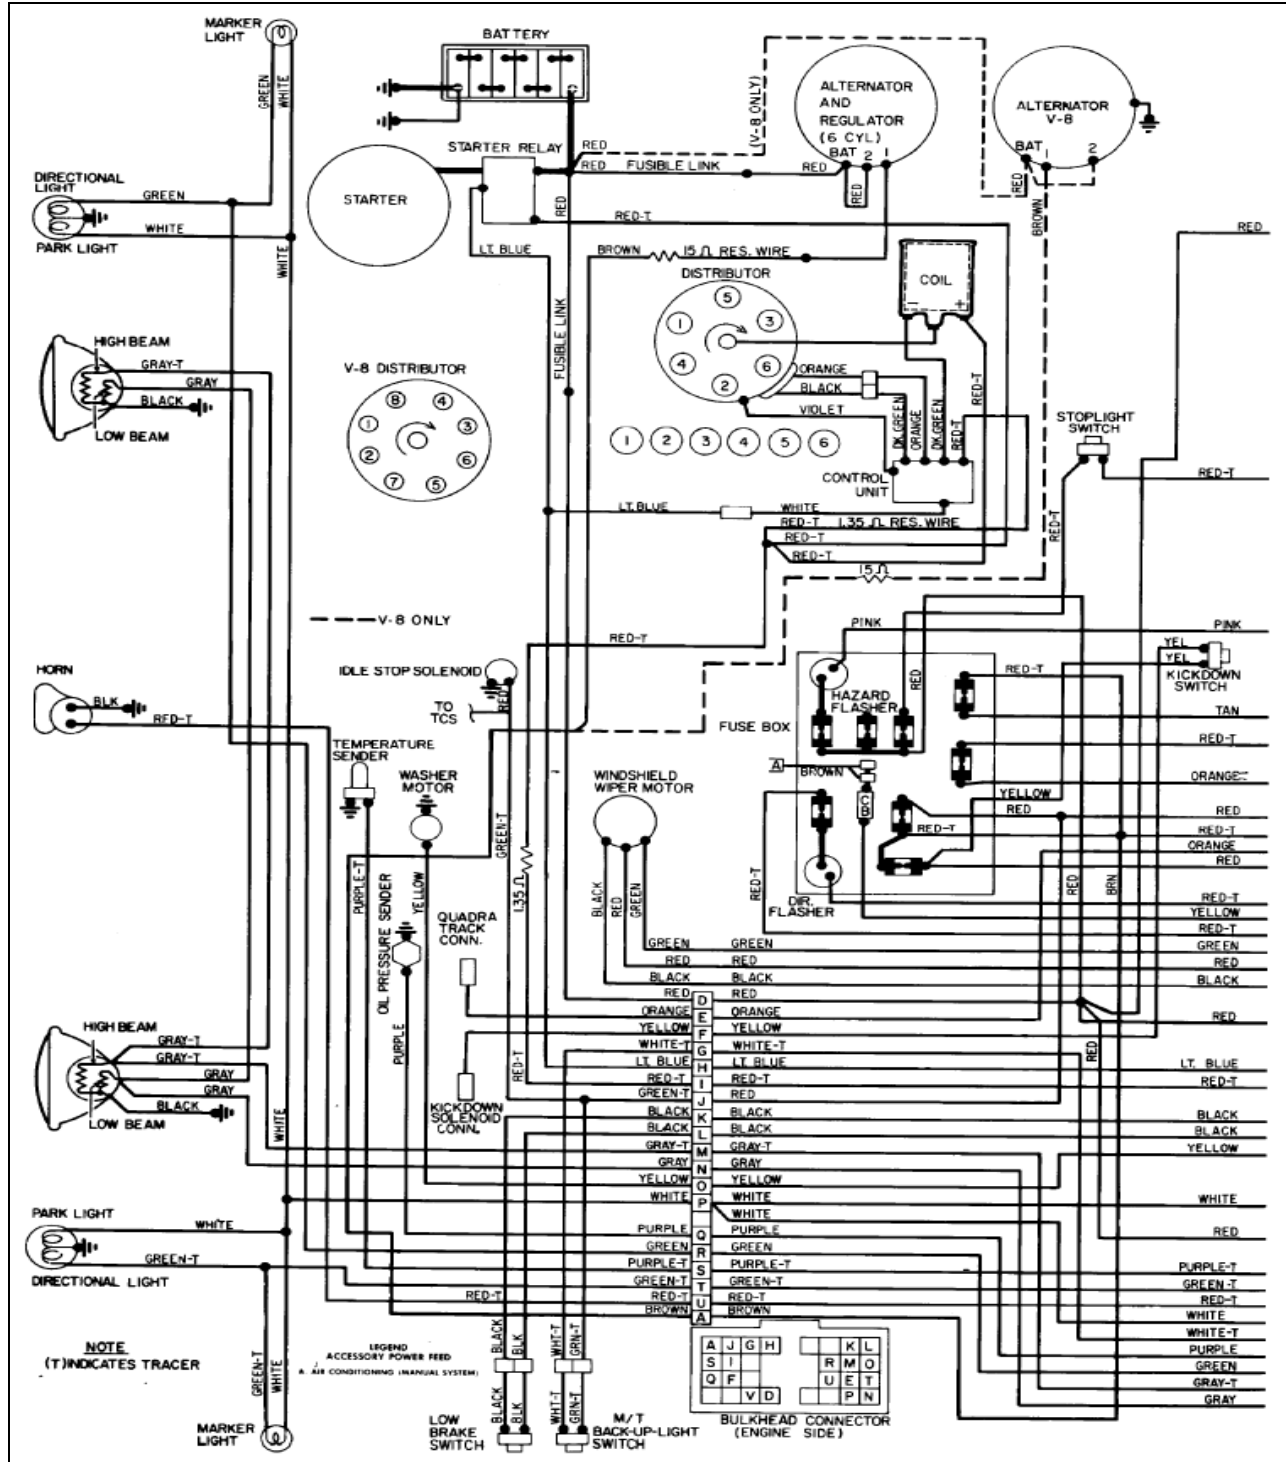

PRODEMAND

YMMS: 1979 Jeep CJ7
Engine: 4.2L Eng
VIN:

Mar 2, 2022
License:
Odometer:

WIRING DIAGRAMS

Fig 1: Wiring Diagrams - Jeep "CJ" Models

Courtesy of CHRYSLER GROUP, LLC

Fig 2: Wiring Diagrams - Jeep "CJ" Models