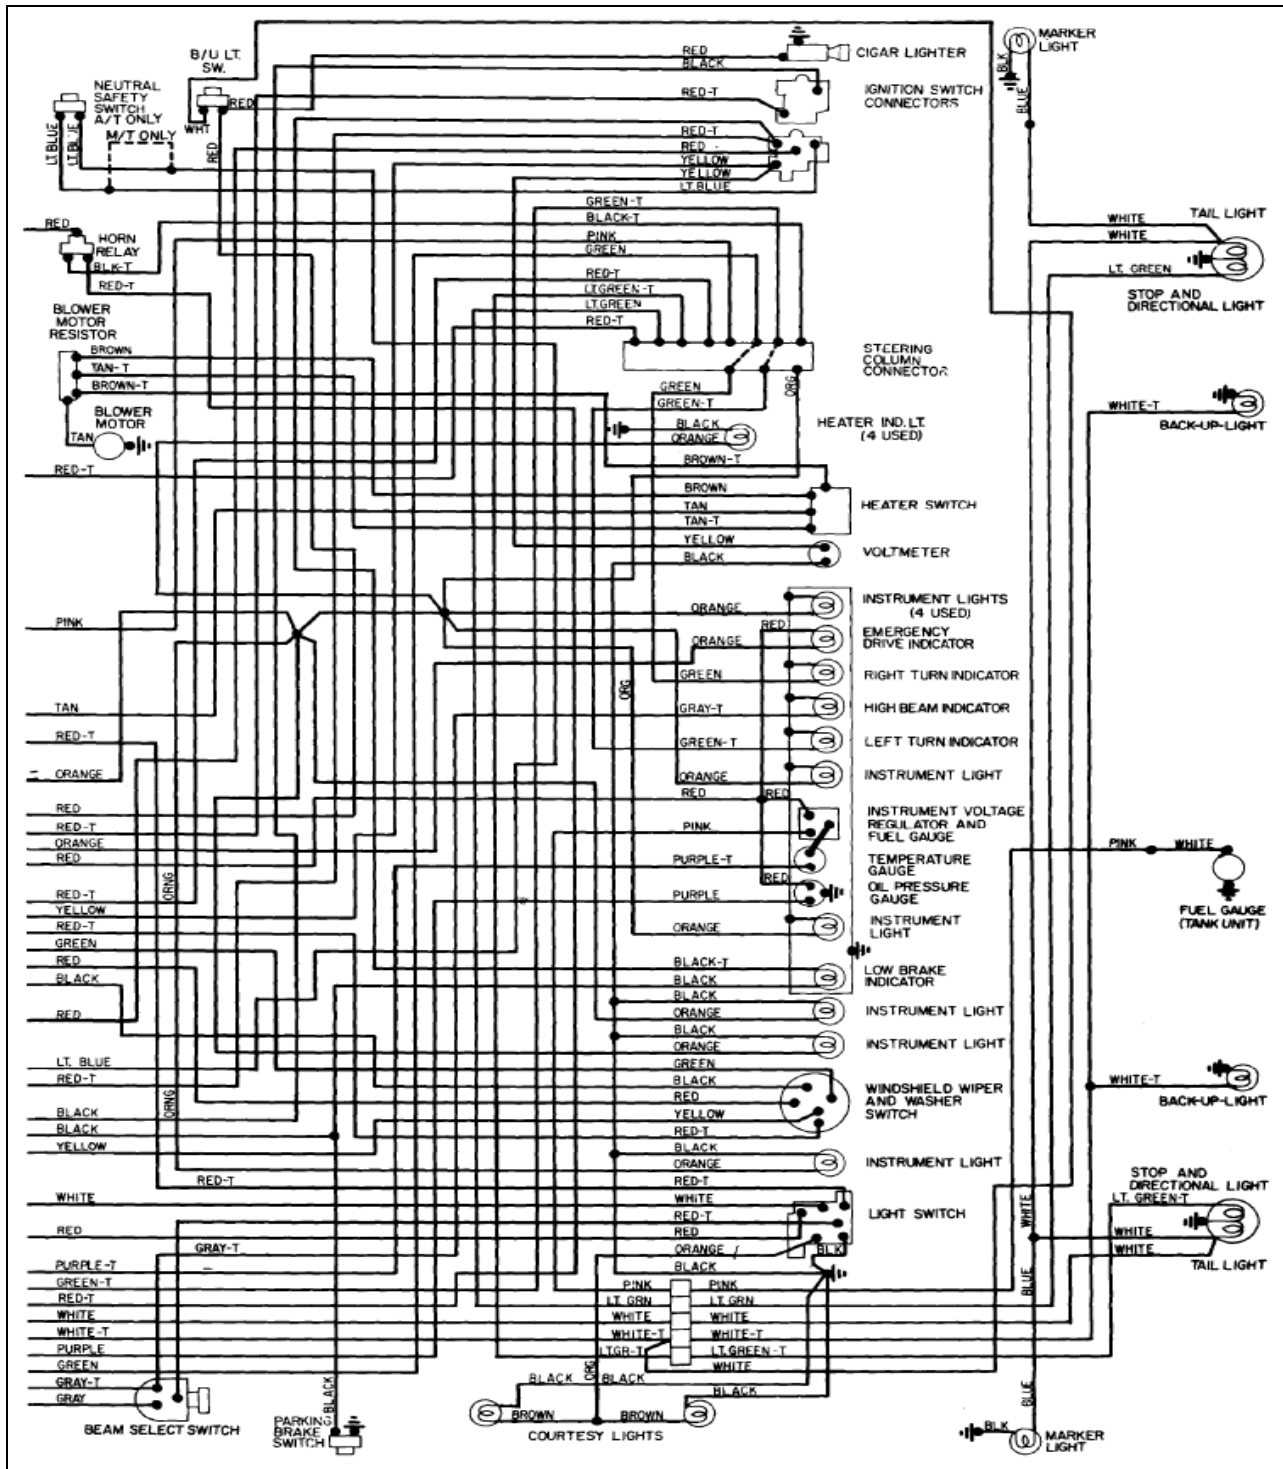

PRODEMAND

YMMS: 1979 Jeep CJ7
Engine: 4.2L Eng
VIN:

Mar 2, 2022
License:
Odometer:

WIRING DIAGRAMS

Fig 1: Wiring Diagrams - Jeep "CJ" Models

Courtesy of CHRYSLER GROUP, LLC

Fig 2: Wiring Diagrams - Jeep "CJ" Models